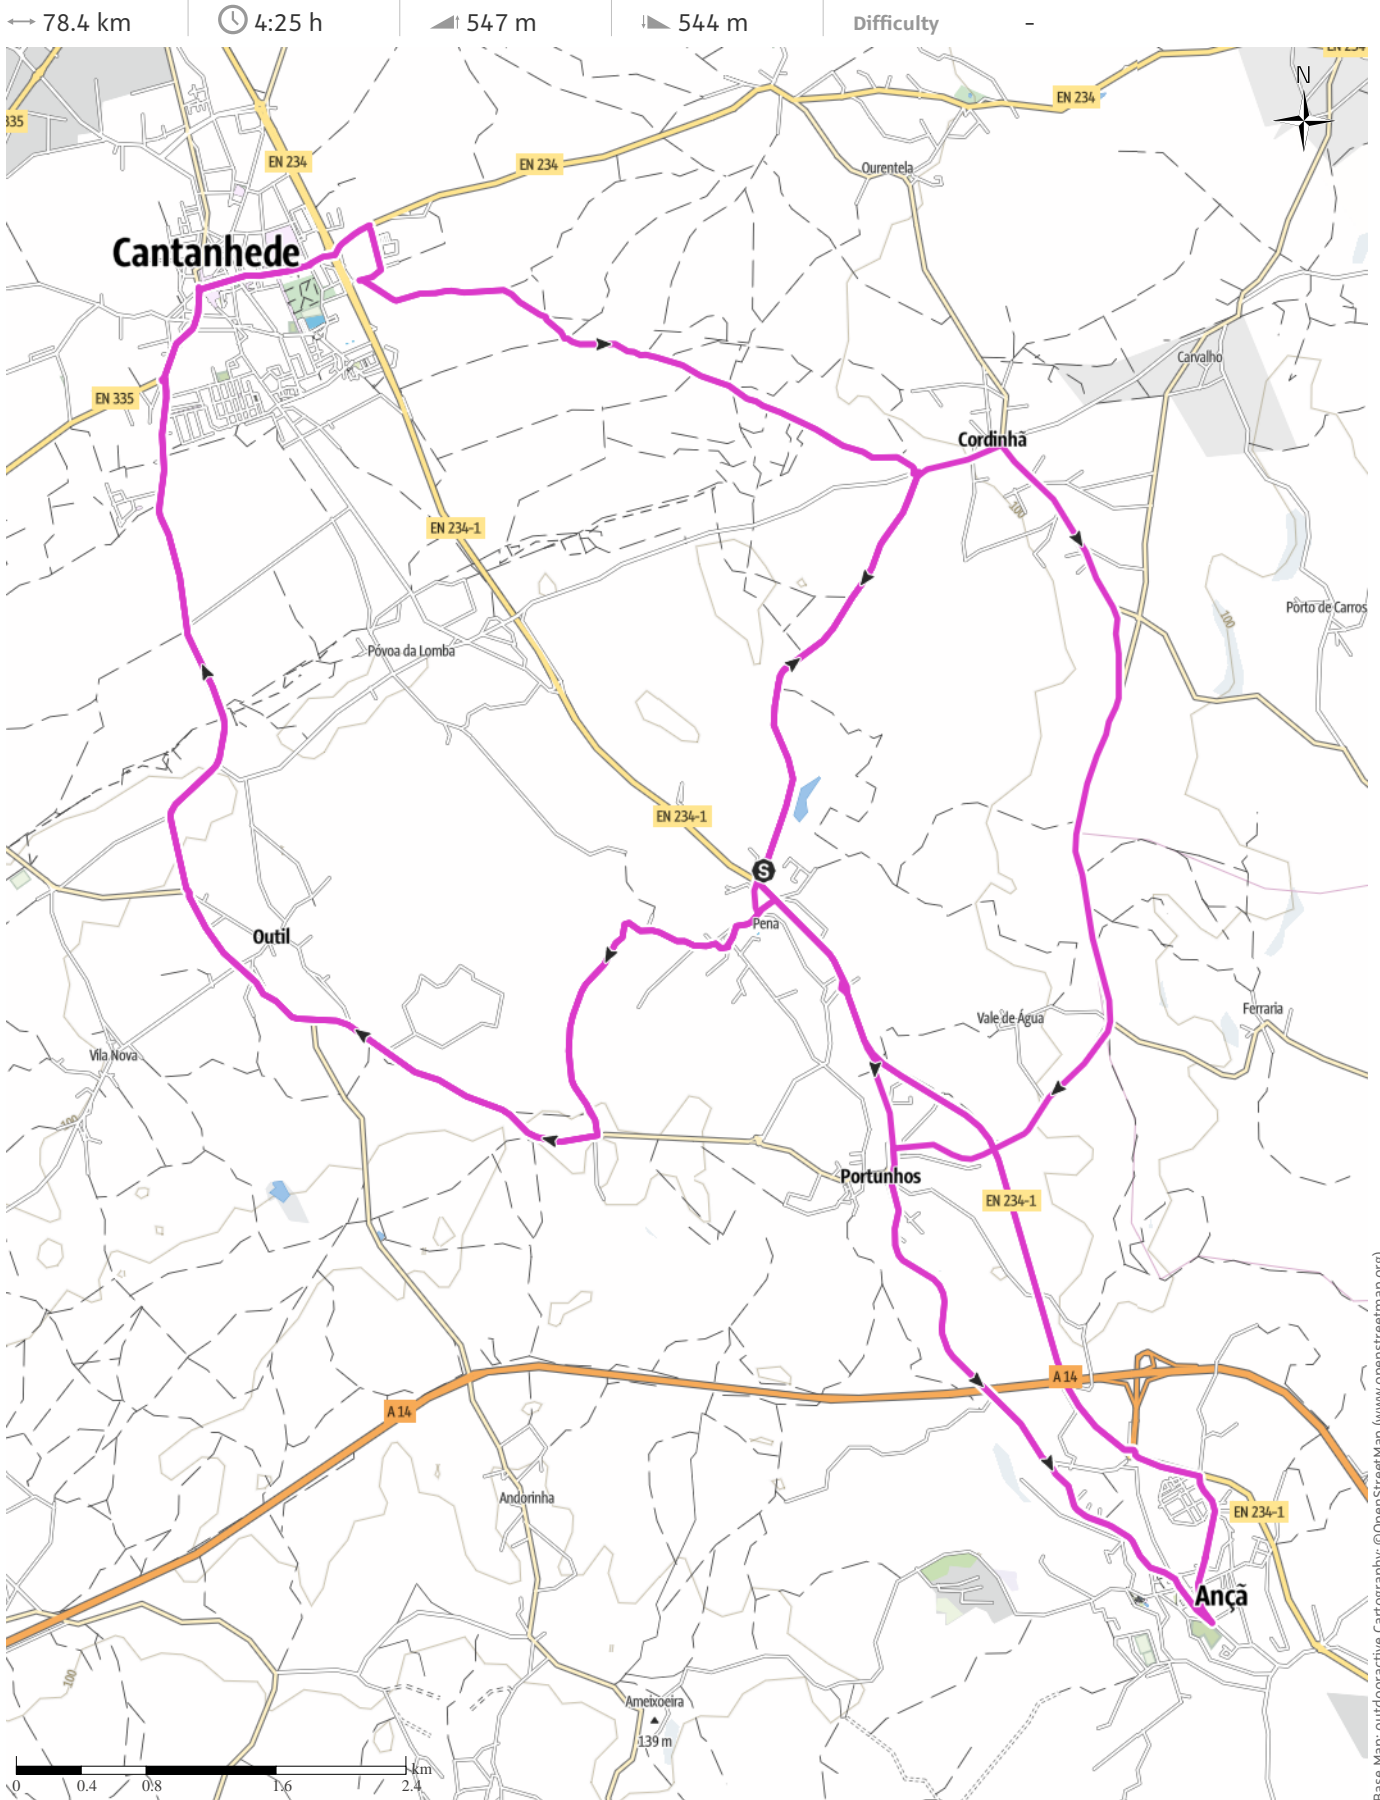

TPF24

TPF24

Track types

Asphalt	12.9 km
Dirt road	0.9 km
Forested/wild trail	6.1 km
Road	58.5 km

Elevation profile

route data

Road Cycling

Distance	↔	78.4 km
Duration	🕒	4:25 h
Ascent	⬆️	547 m
Descent	⬇️	544 m

Arménio Alves

Update: January 18, 2024

TPFemininas22 circuito grande

Takeaway route for iPhone and Android

Scan QR code, save this route offline, share with friends and more...

Website

<https://out.ac/I7JFCA>