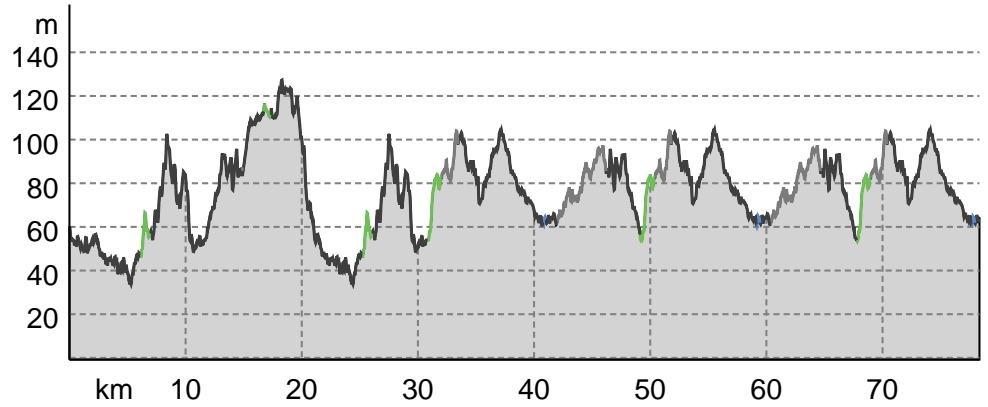

TPF24

TPF24

Track types

Asphalt	12.9 km
Dirt road	0.9 km
Forested/wild trail	6.1 km
Road	58.5 km

Elevation profile

route data

Road Cycling

Distance	↔	78.4 km
Duration	🕒	4:25 h
Ascent	⬆️	547 m
Descent	⬇️	544 m

Arménio Alves

Update: January 18, 2024

TPFemininas22 circuito grande

Takeaway route for iPhone and Android

Scan QR code, save this route offline, share with friends and more...

Website

<https://out.ac/I7JFCA>